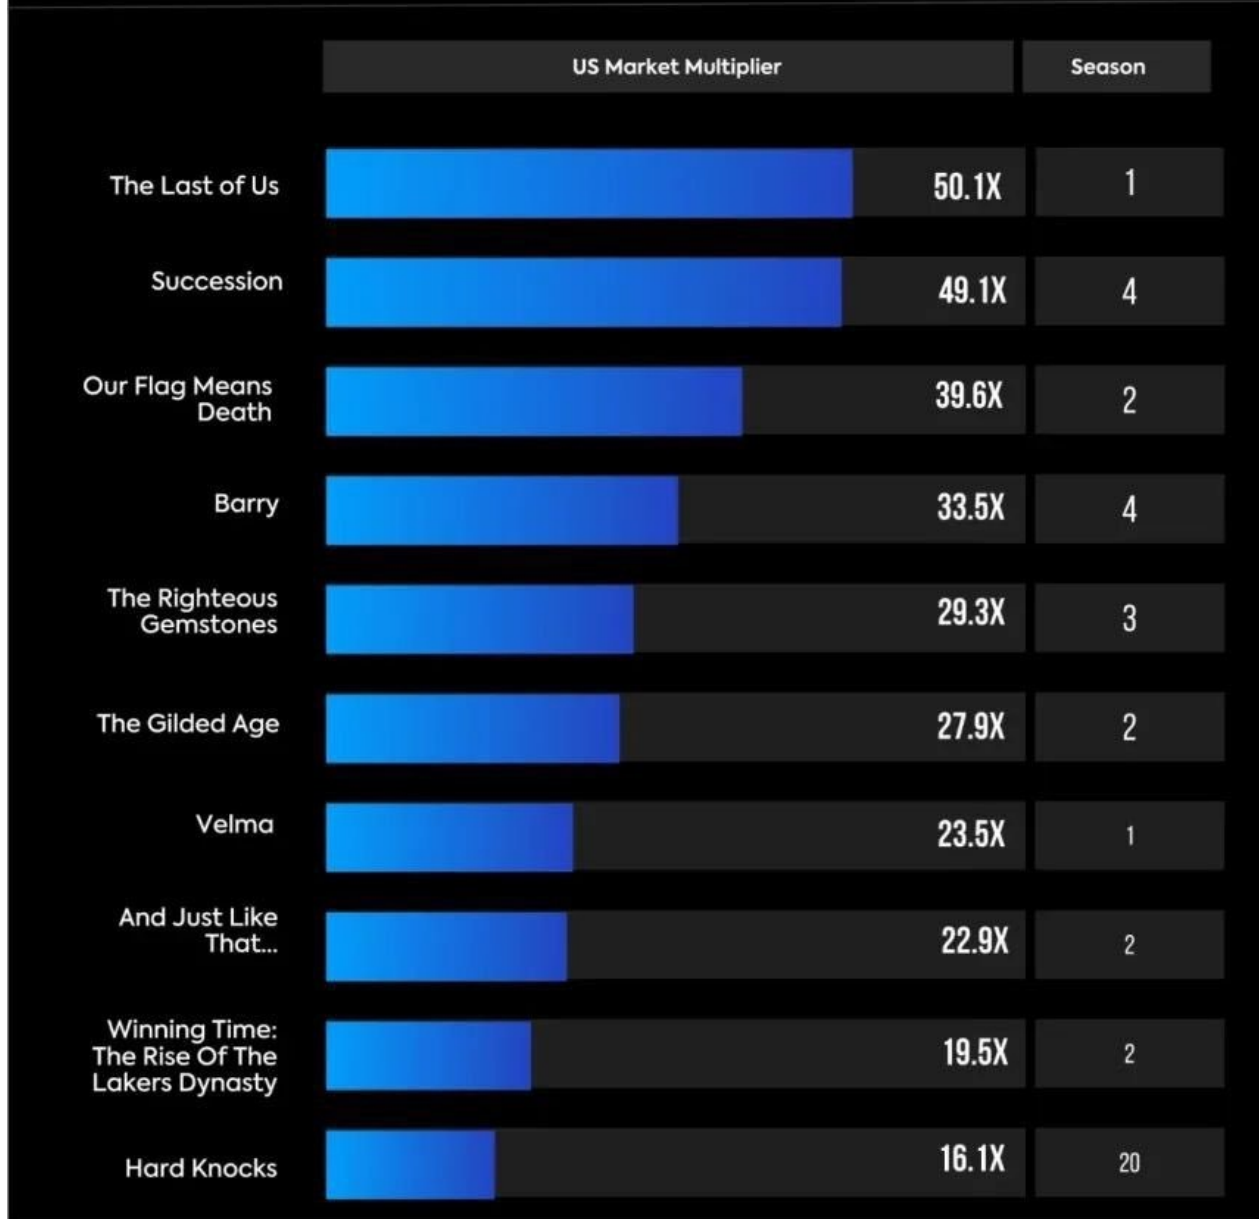

HBO/Max Most In-Demand Seasons Released in 2023

United States

60 Days after each season premiered

Questions? Write to charts@parrotanalytics.com

Note: Demand for each season is calculated as the average daily demand for each show in the first 60 following the season premier.

== Articles ==

- [6 great shows you didn't know were canceled in 2024](#)
- [The Rookie: Feds' Cancellation Shifts TV Landscape Dynamics](#)
- [No Paywall: Hoff the Beaten Path Drama - Trouble for Rhys Darby / Paywall](#)

== Love Notes ==