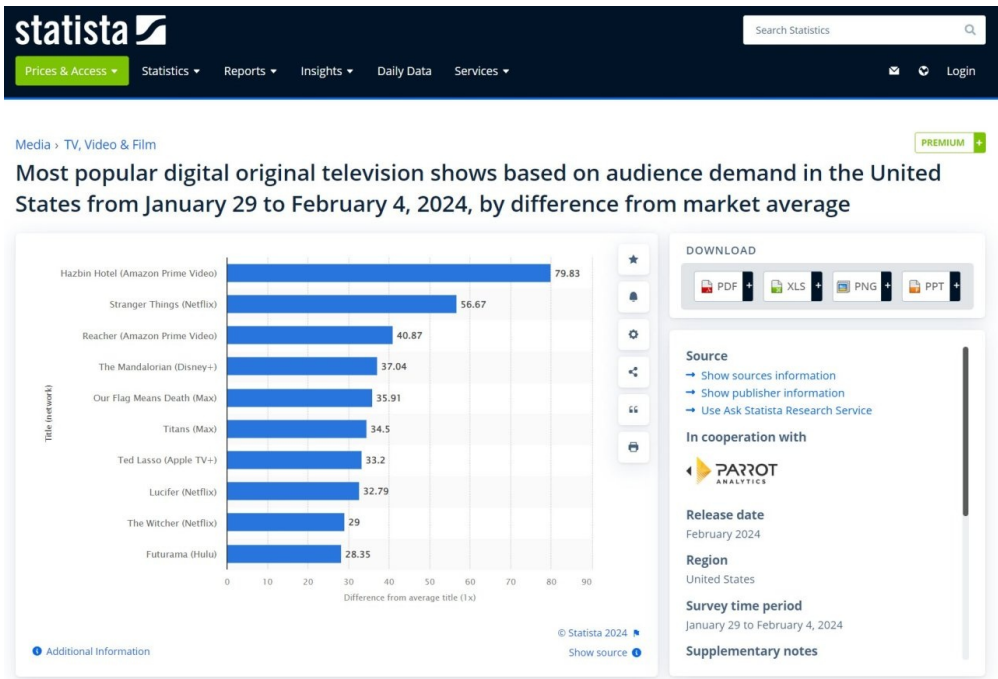

nuka @pehmokoiria · 17h
MORE NUMBERS!

At the start of February, Our Flag Means Death was listed as the 5th most popular digital original TV show based on audience demand in the US... on ANY streaming service.

[statista.com/statistics/715...](https://www.statista.com/statistics/715...)

#SaveOFMD #AdoptOurCrew #OurFlagMeansDeath #OurFlagBBC

Also @lucyrosebutler sent some amazing stats to prime today, I just wanted to include all the really great info:

Lucy Butler 🏴󠁧󠁢󠁥󠁮󠁧󠁿❤️🍉 #SaveOFMD
@lucyrosebutler

Hi @PrimeVideo @primevideouk, Our Flag Means Death was the 3rd most in-demand HBO/Max show of 2023 and it came out in October! With a peak demand of 59.7x, this is a show that viewers love. Please #SaveOFMD for a 3rd season and beyond! #AdoptOurCrew #OurFlagMeansDeath #WooAsACrew