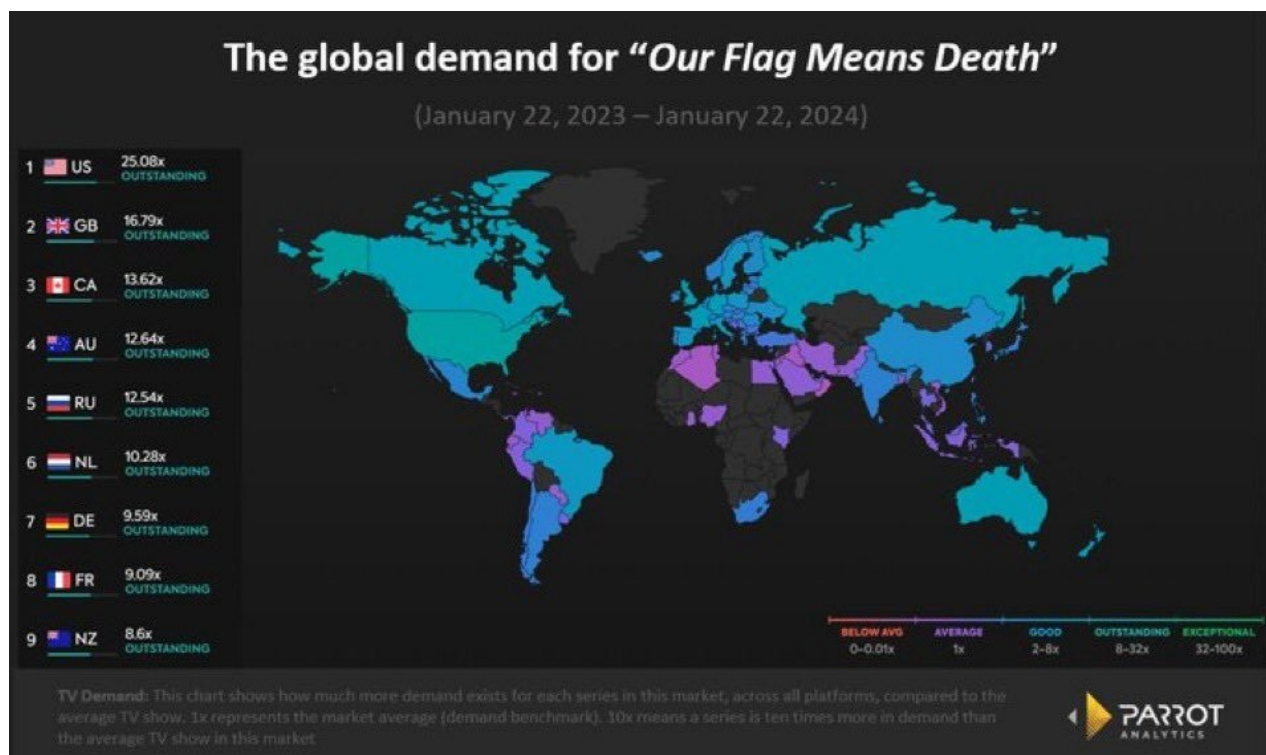

In both the USA and the UK, Max's *Our Flag Means Death* tops audience demand among TV shows with LGBTQIA+ representation. Although produced by a streaming service that is based in the US, the show has reached all over the world and continues to be popular months after the release of its second season. There is global demand for the show with many countries, across North America, South America and Europe, exceeding the average by over 10 times. Its average demand, in the last year, is 21.6x the average for all shows in this market worldwide, with a peak of 59.7x the average in mid-October, around the time that the second season was airing.