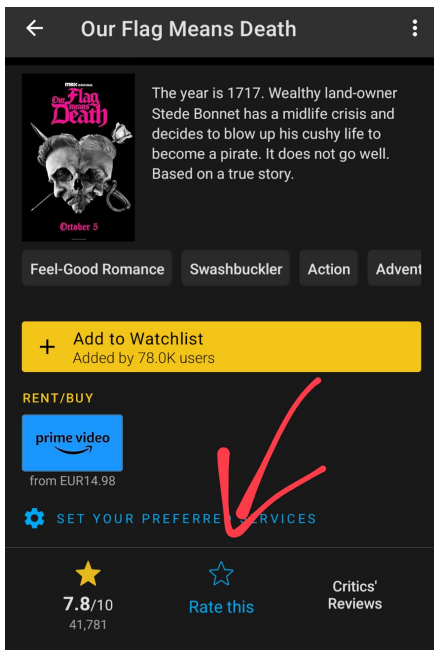

6. Go to 'User reviews' and click "+ Review this title" (or tap the + on the app); write an honest but positive review (600 characters or more).

Please Note: Do not mention the petition, as it could get your review flagged as spam. If you can't leave a review yourself, scroll through other people's reviews and mark the positive ones as helpful/the negative ones as not helpful.