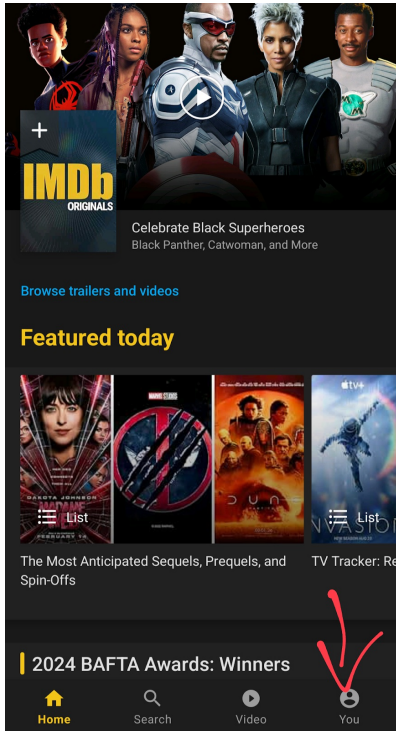

IMDb

1. Go to <https://imdb.com> or download the IMDb app on Google Play / App Store.
2. Click "Sign In" (browser) or tap "You" (app) to create a new account or sign in using any of the other accounts shown.