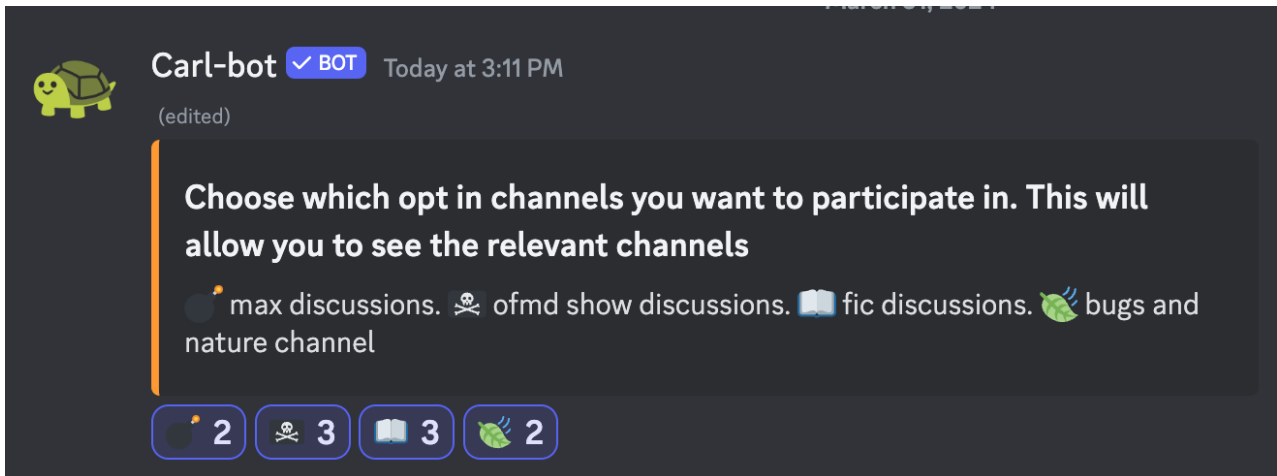

Discord: Assigning Roles to Yourself

03/31/2024 6:25 pm EDT

Many servers have roles channels that let you opt into channels with various themes.

For the #RhysDarbyFaction Discord, in the #Reaction-Roles Channel, you can select an icon that corresponds to a set of channels you may want to opt in or out of.

To do so, click the emoji below the post, and that will assign you the role, and that's it! Super simple.

We can always add more roles at a later date, depending on personal preferences.
