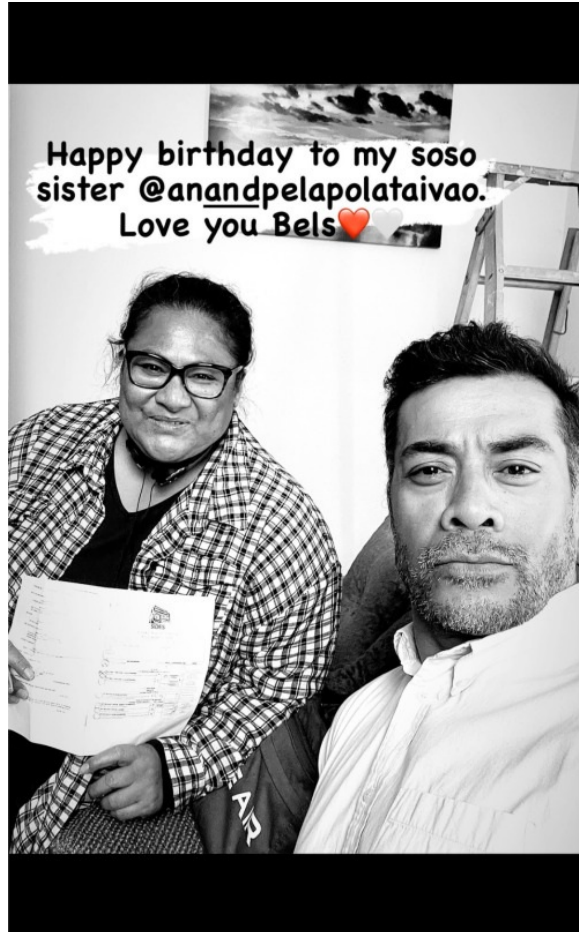

Samba once again blessed us with more BTS from this scene. This time with Rhys and Taika doing improv and praising Zheng.

Your browser does not support HTML5 video.

== Guz Khan ==

Guz is in New York City today for his next show and happened to attend a protest going on by the Students nearby to free Palestine.

Img Src: [Guz Khan's IG](#)

== Samba Schutte and Anapela Polataivao ==

A VERY Happy birthday to our favorite Auntie! Both Samba and Robbie were kind enough to wish her a Happy birthday!

Img Src: [Samba Schutte's IG](#) & [Robbie Magasiva's IG](#)