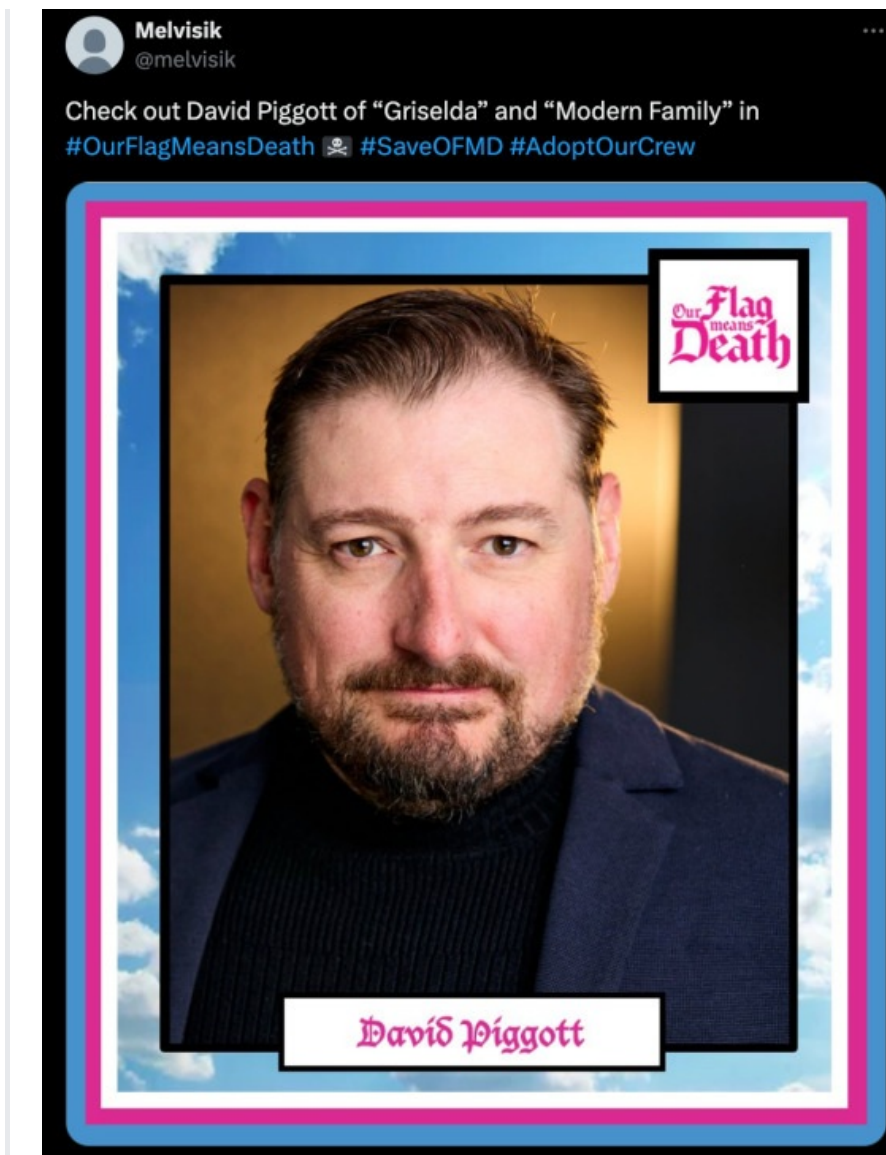

We've got another member of the Red Flag Crew today! Kate Fu a k a 'Maggie'! Also

joining us is "the English sailor who picked up Frenchie's bit of fanfiction aka Stede's journal". Thank you dear @melvisik!