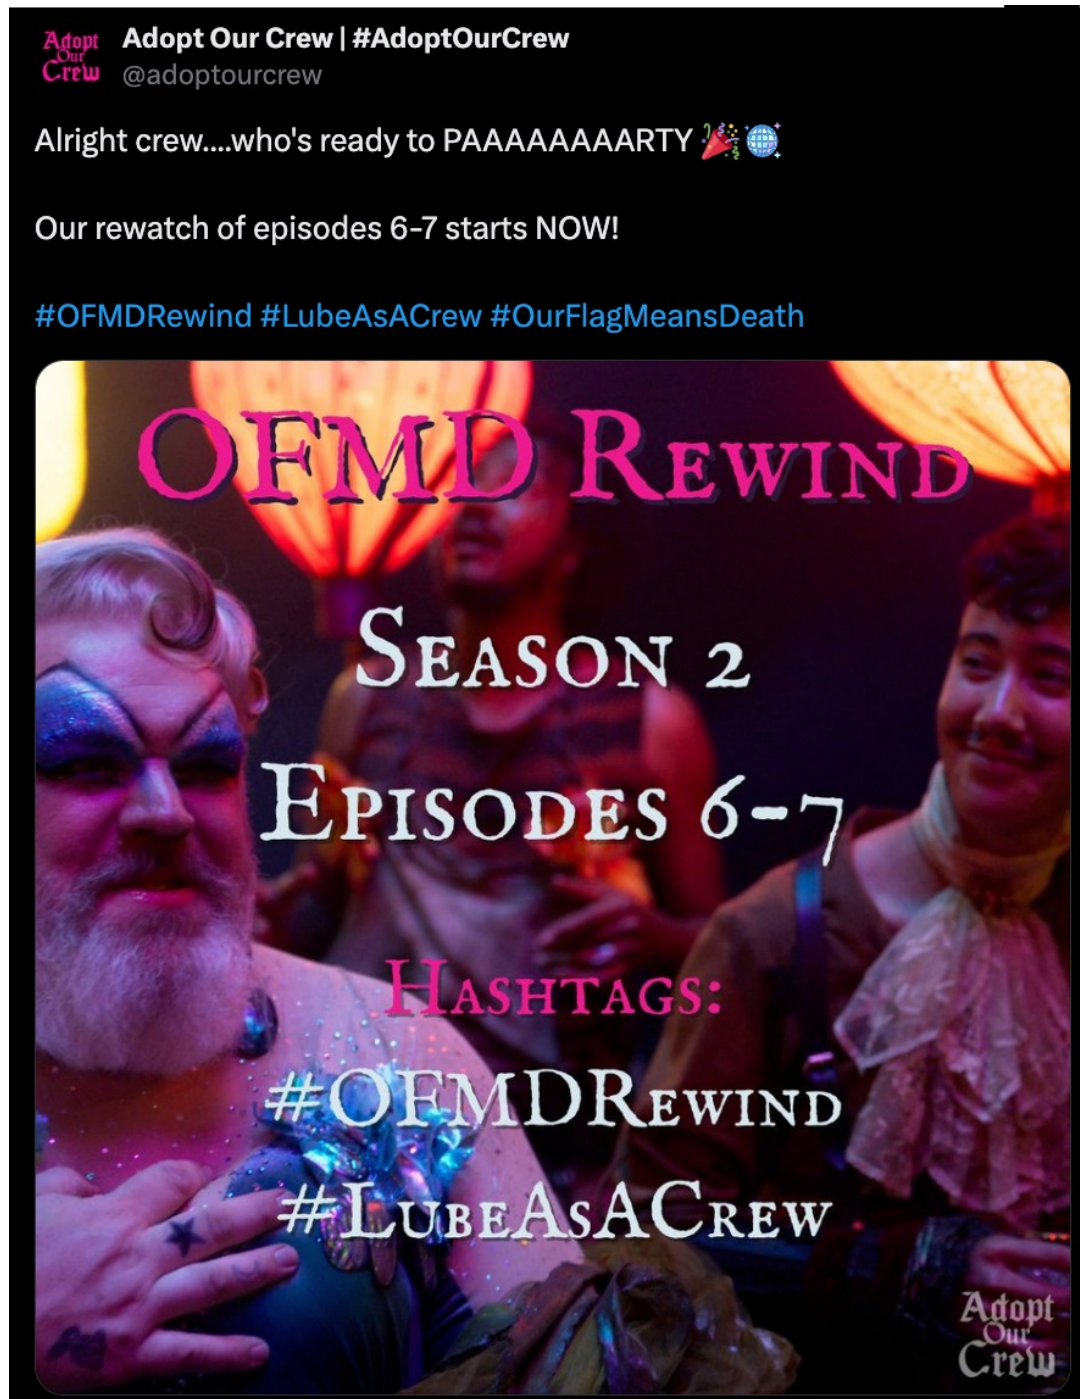

AOC: OFMD Rewind: S2 Eps 6-7 on 10/17/2024

10/18/2024 12:22 am EDT

Source: [Adopt Our Crew's Twitter](#)