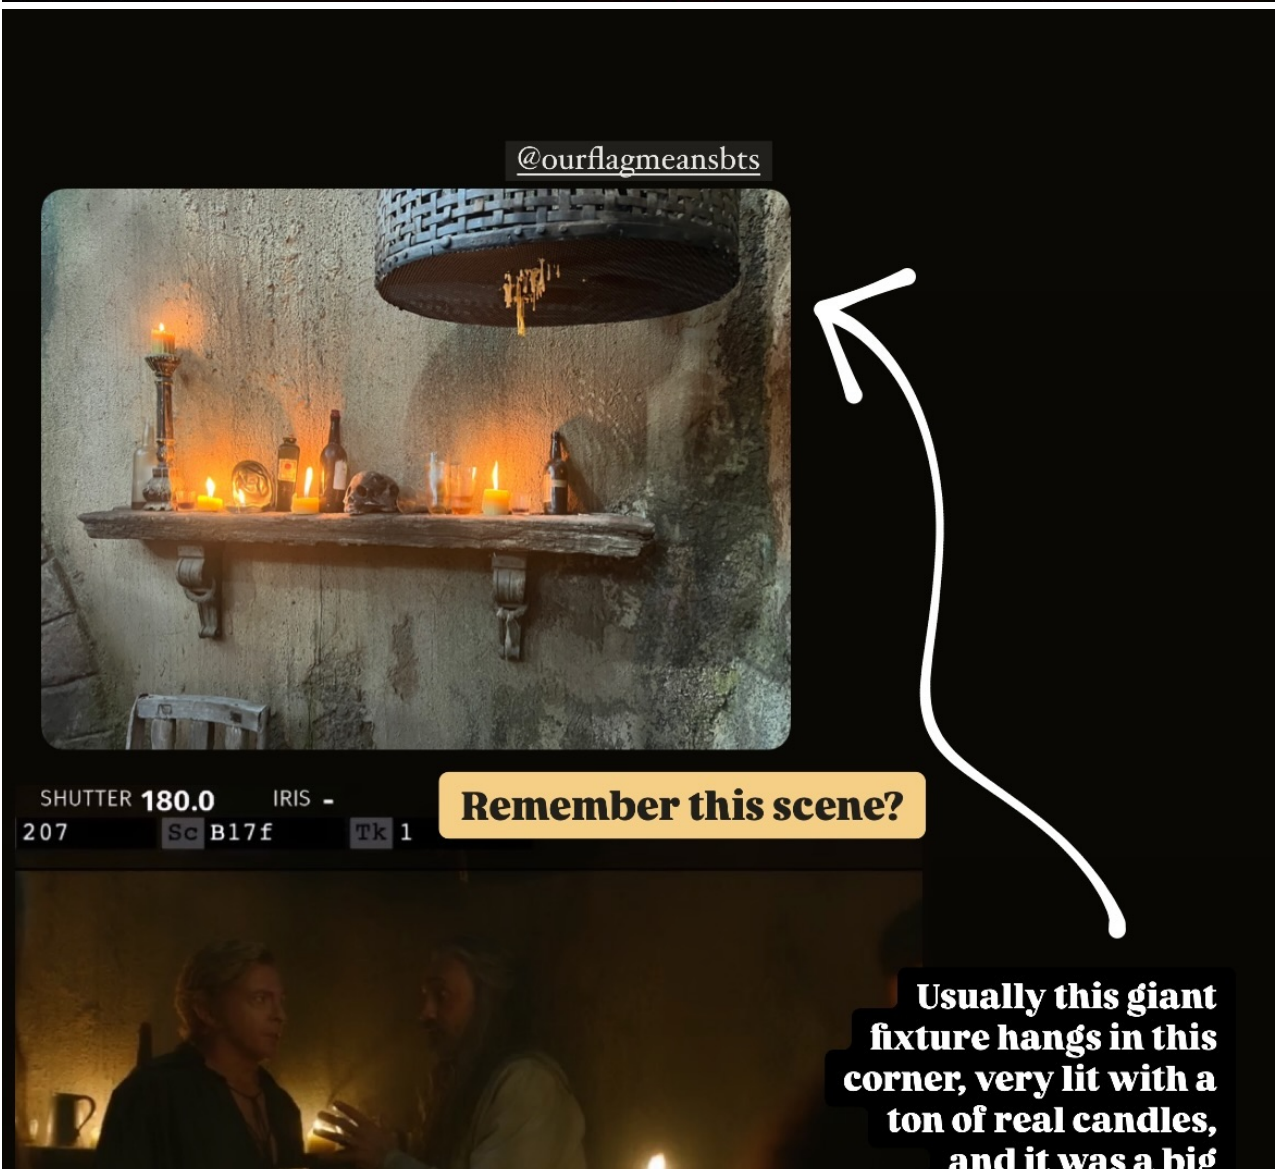

: 26 ROLL +00.2° TILT +02.5°
BAT 27.3V B087 C002 ● REC MEDIA 1:11 h
SHUTTER 180.0 IRIS - EI 800 ND -
207 Sc B17f Tk 4(3)

discussion about moving it or raising it or wtf to do with it bc they wanted to block the actors in the corner but didn't want dripping hot wax to fall. I knew they were the types to not stand in place during a scene where Taika wanted to use his hands a lot so we ended up not lighting them at all & they swore we wouldn't be able to tell in the show. Just want to say — it's not lit. I can tell.