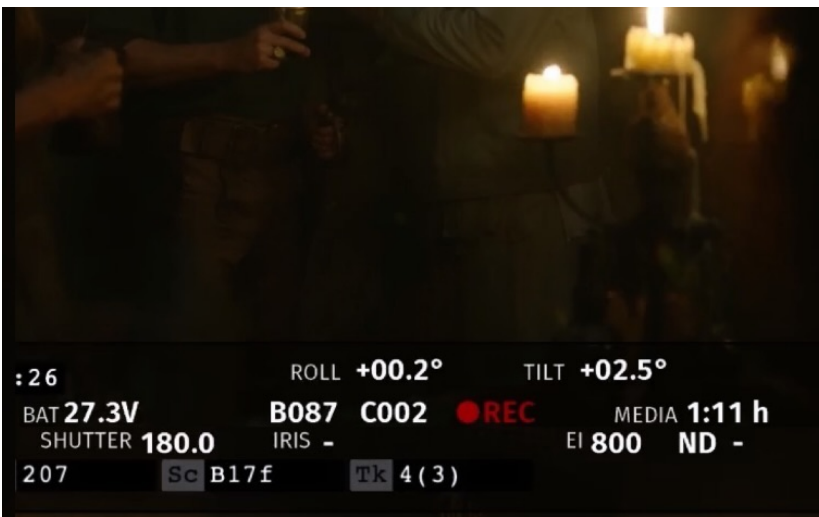

SHUTTER 180.0 IRIS - EI 800 ND - WB 32

ROLL +00.0° TILT -06.5°

BAT 14.2V A006 C014 ●REC MEDIA 0:49 h

SHUTTER 180.0 IRIS - EI 800 ND - WB 32

Okay I lied, I'm back. Couple light stories ahead for ya—

Then I shall be done bc it's about to be pitch black out & I have old eyes. ❤️